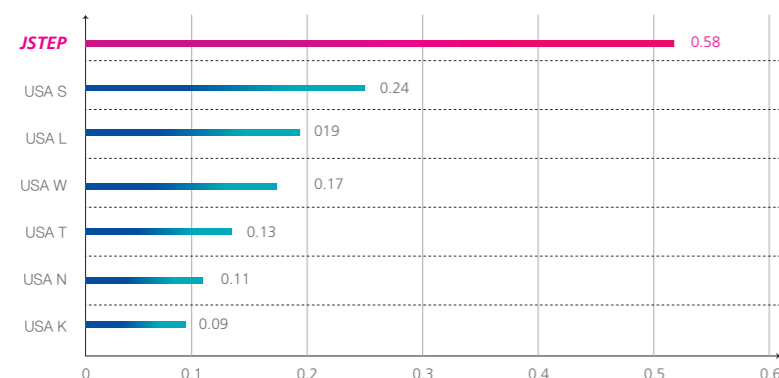

US Non-slip shoes Tribometer SATRA comparison table